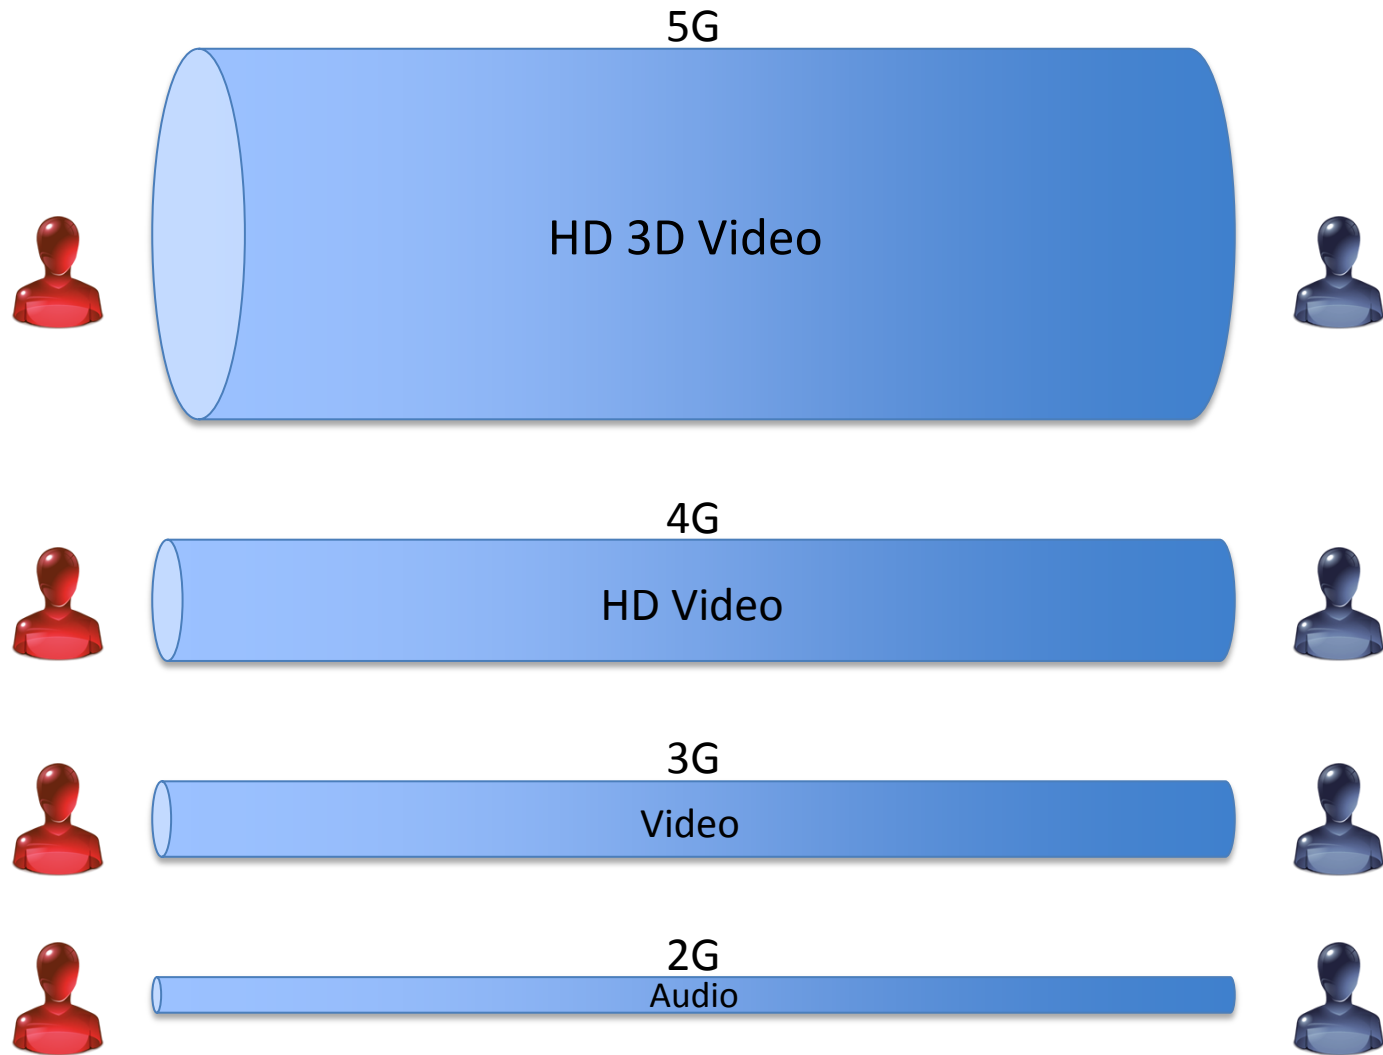

Real-time multimedia communications