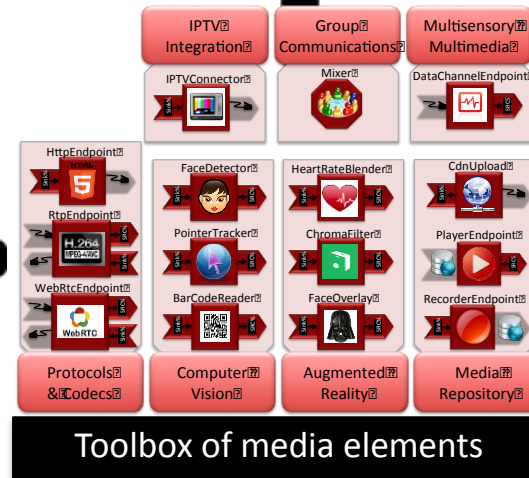

- Basic
 - Recording
 - Adapting
- Advanced
 - Augmented Reality
 - Audiovisual Content Analysis
 - Integration with sensor data
 - Mixing

TRANSPORT+ media technologies

WebRTC

KURENTO

Kurento.org

TRANSPORT+: Computing at the edge

Seeking for partners

- Users
 - Content generators
 - Content distributors
 - Operators
- Technology providers
 - Edge computing
 - OpenGL/WebGL
 - Audio/Video Content Analysis

Thank you

- Luis Lopez
 - lulop@kurento.org
 - www.kurento.org
 - www.nubomedia.eu
 - www.firmware.org