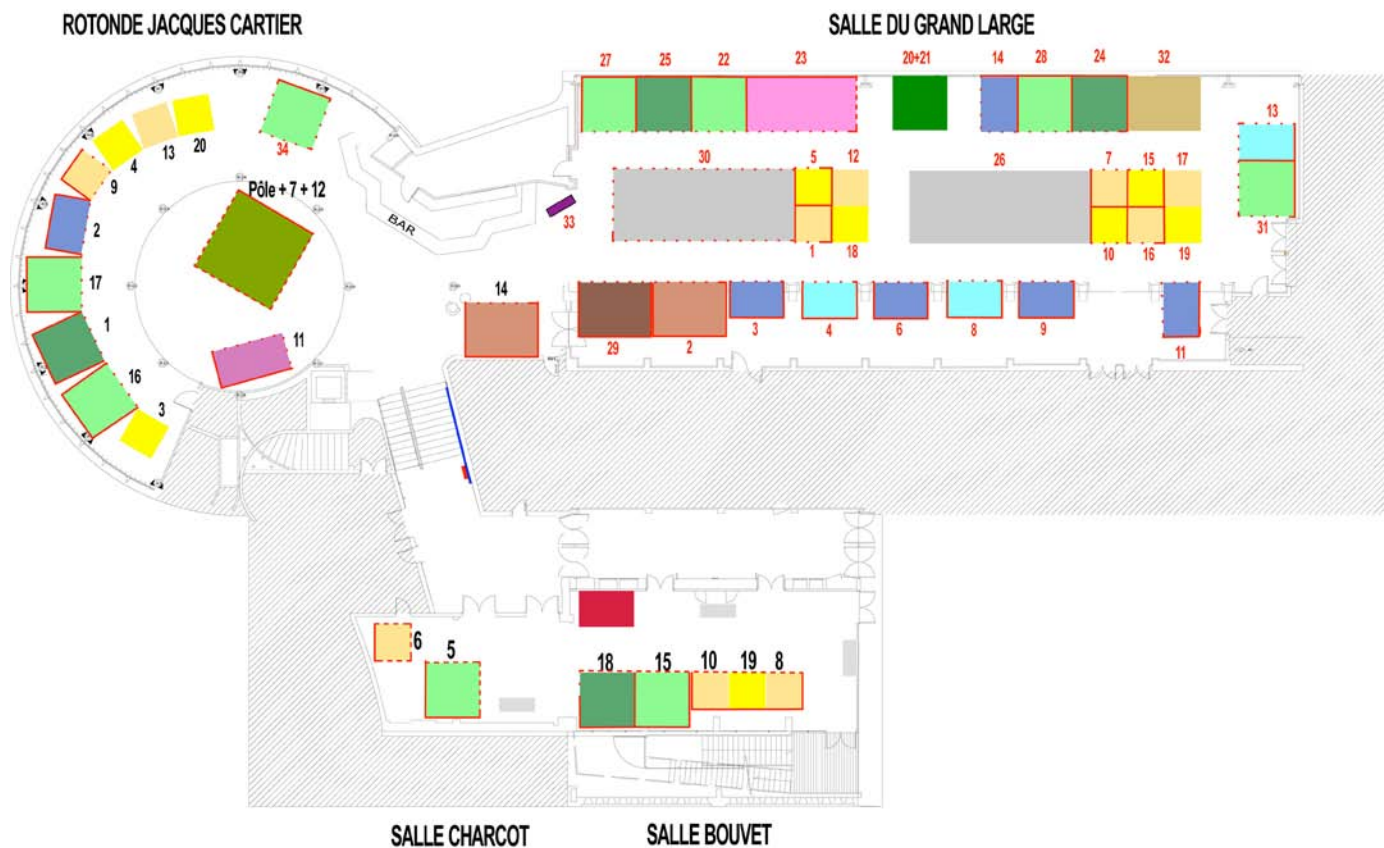

## Salle du Grand Large

- European Commission (21)
- BCE (23)
- Alcatel-Lucent (22)
- Artefacto (30)
- INRIA (26)
- Intel (25)
- MeraLabs (24)
- Orange (28)
- PetaMedia (31)
- Thomson (29)
- ATcluster (27)
- B21C (2)
- Beywatch (33)
- Cap Digital (32)
- CONTENTUS (16)
- FURIA (13)
- Games@Large (4)
- Hearing at Home (1)
- HYPOLED (7)
- ICT Results (20a)
- Ideal-IST (20b)
- INDECT (17)
- iNEM4U (8)
- International Cooperation (18)
- Mobile3DTV (14)
- Mobithin (11)
- MyMedia (10)
- NextShareTV (P2Pnext) (9)
- PHAROS (6)
- PLAYMANCER (5)
- REEB (19)
- Rennes Atalante (34)
- Spanish eNem Platform (12)
- TA2 (3)
- VirtualLife (15)